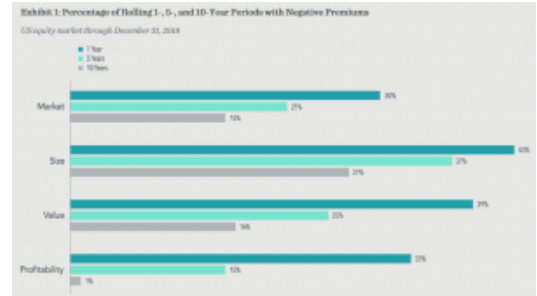

We are **BOARDROOM** advisors.

We are **BREAKROOM** advisors.

We are **WEALTH MANAGEMENT** advisors.

Featured Articles

[Read More](#)

Déjà Vu All Over Again

by Jenna Johnson

Fashionable investment approaches will come and go, but investors should remember that a long-term, disciplined investment approach based on robust research and implementation may be the most reliable path to success in the global capital markets.

[Click Here for FULL ARTICLE](#)

Perspective on Premiums

by Jenna Johnson

Investors may be tempted to extrapolate recent returns into the future, which can lead them to abandon their investment philosophy at potentially inopportune times. While negative outcomes are disappointing, investors should view them with the proper perspective and stay the course.