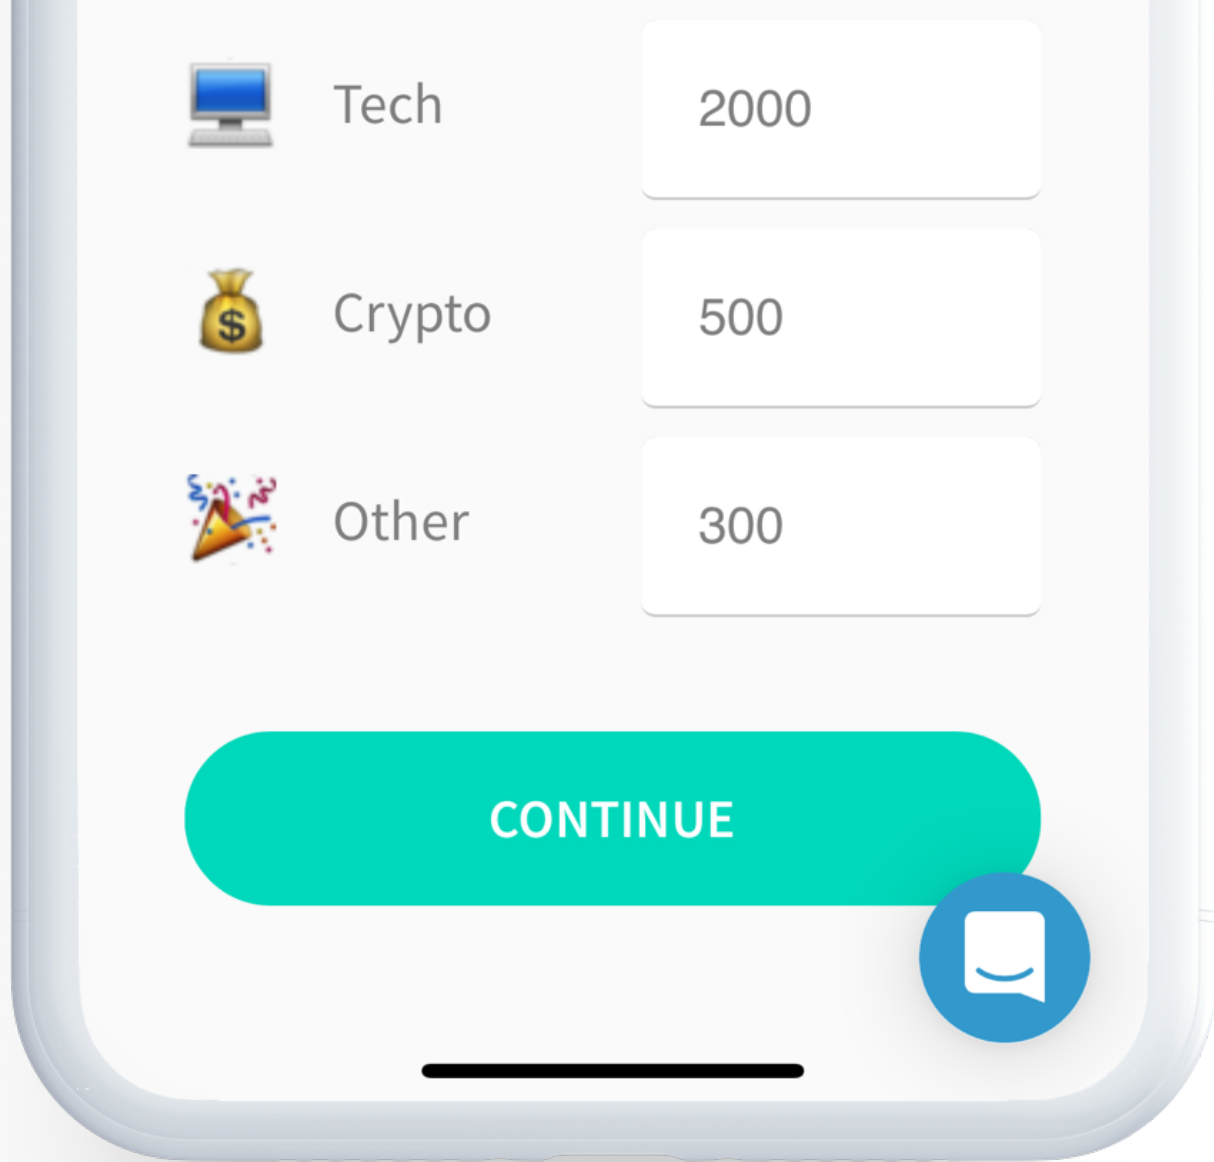

RICHIE SPEAKS YOUR LANGUAGE

Richie is a Millennial. It asks questions about your personal expenses and, oh yes, even your self-care habits. No other app does it. Seriously!