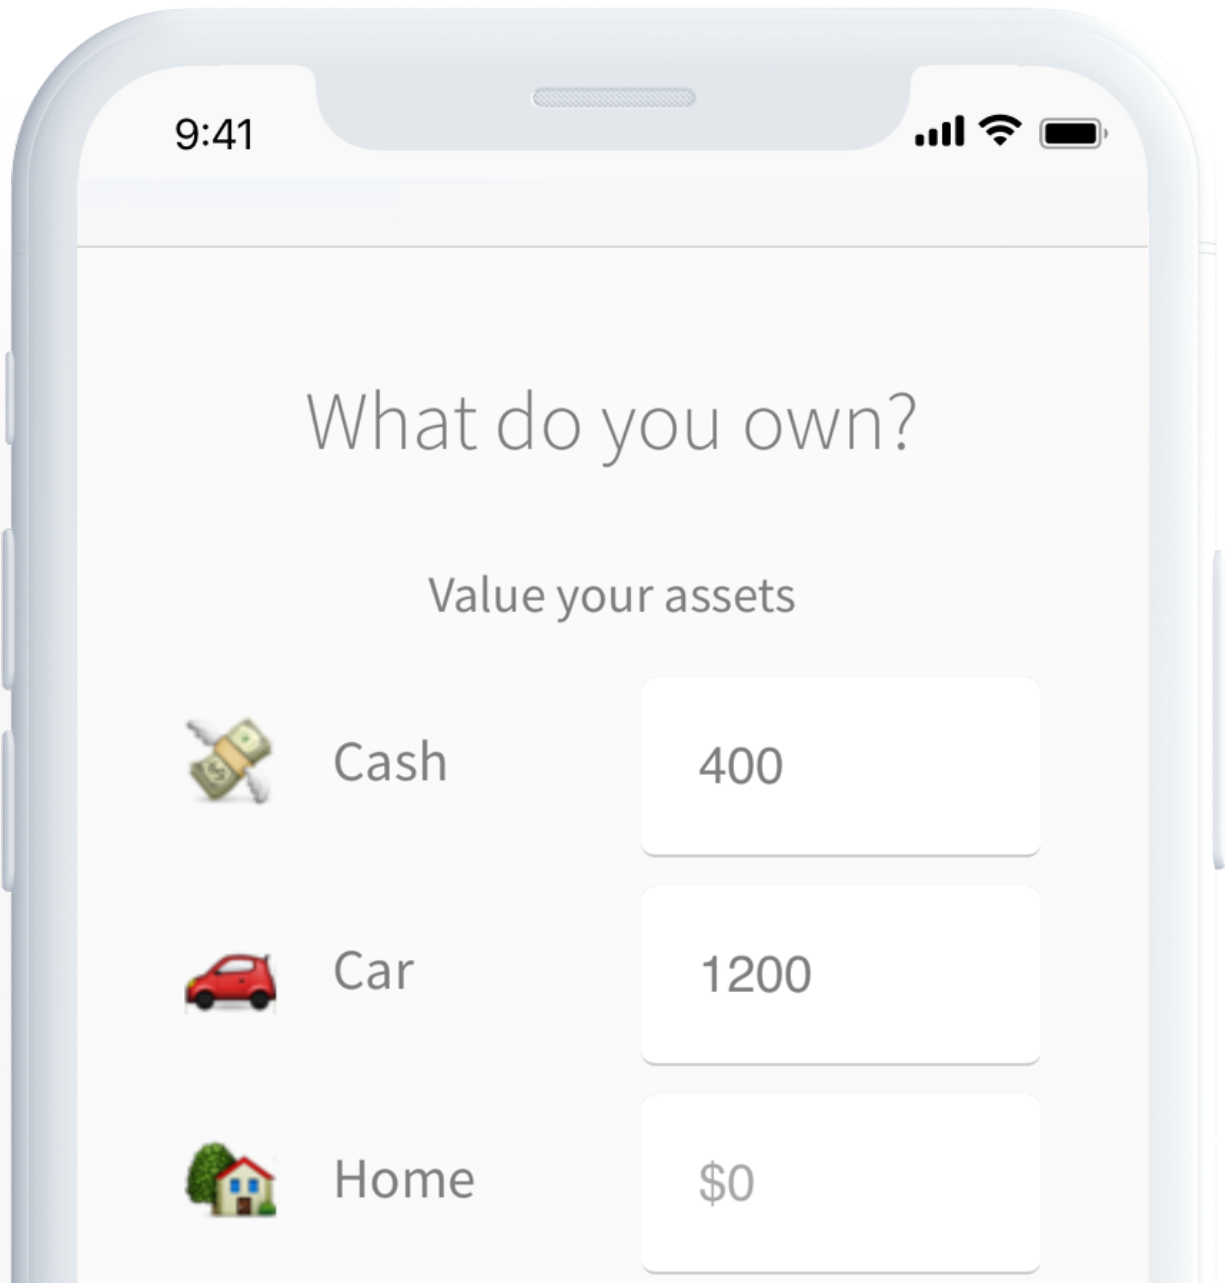

9:41

Nice!

You're ready to
invest towards

[#NewCave.](#)

START INVESTING

INVEST WITH FRIENDS

Join today and get \$5 for your first investment

START NOW
([HTTPS://DASH.RICHIEINVEST.COM/SIGN_UP](https://dash.richieinvest.com/sign_up))

RICHIE IS SIMPLE #AF

Create a common #Venture with your friends
Invest your own money at your own pace
Use your earnings to enjoy life together
Life #Ventures are meant to be shared

9:41

What do you own?