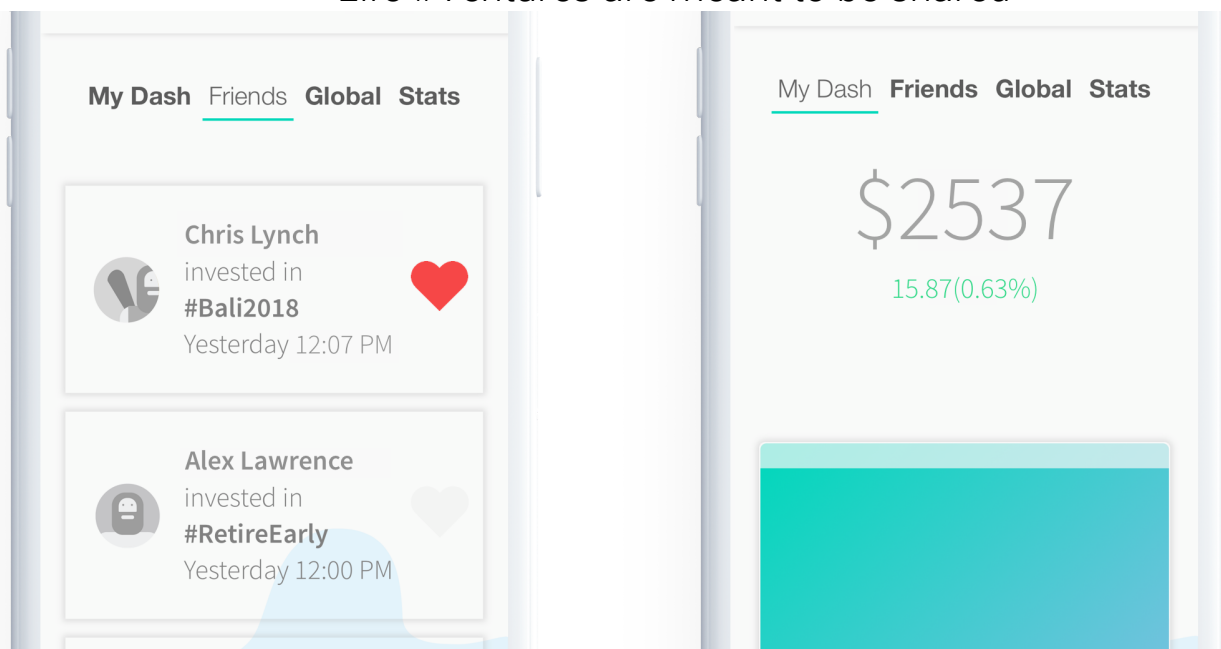

9:41

Nice!

You're ready to
invest towards

[#NewCave.](#)

START INVESTING

INVEST WITH FRIENDS

Join today and get \$5 for your first investment

START NOW
([HTTPS://DASH.RICHIEINVEST.COM/SIGN_UP](https://dash.richieinvest.com/sign_up))

RICHIE IS SIMPLE #AF

Create a common #Venture with your friends
Invest your own money at your own pace
Use your earnings to enjoy life together
Life #Ventures are meant to be shared

9:41

What do you own?